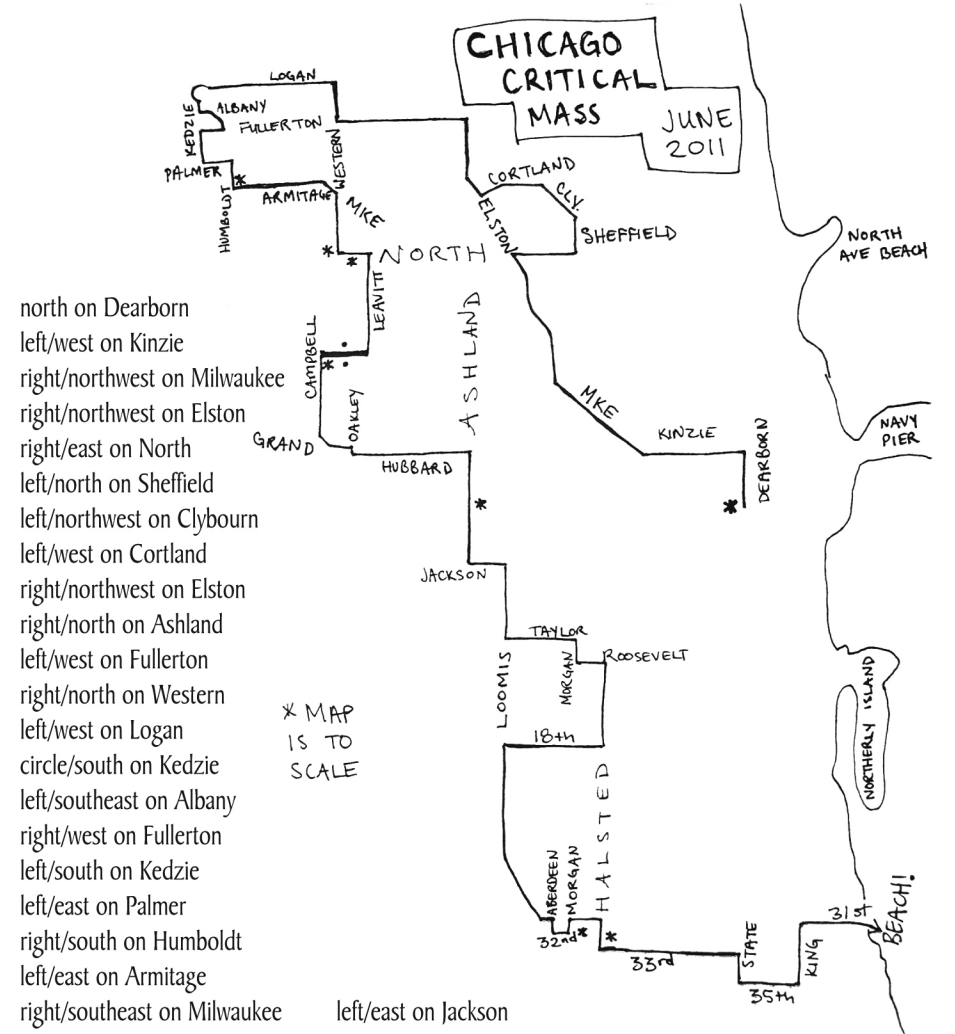

this route, which i shall call the "To Scale Map," passes by some of the places in Chicago i'll miss the most. not pictured: the bean, the smurfit-stone building, cal's, the brownlands, the secret beach, stearns quarry park, and the point. <3 lauren

left/east on 32nd St.
 left/north on Morgan
 right/east on 31st St.
 right/south on Halsted
 left/east on 33rd St.
 right/south on State
 left/east on 35th St.
 left/north on King
 right/east on 31st St.