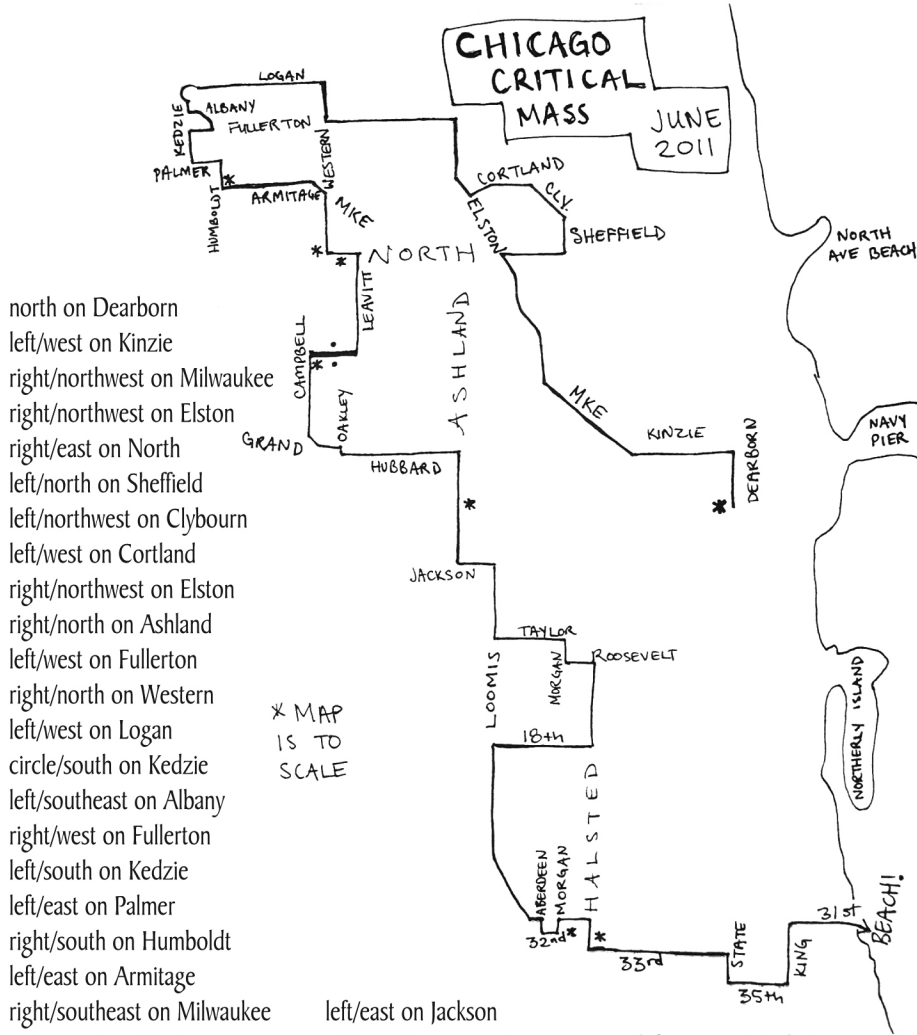

this route, which i shall call the "To Scale Map," passes by some of the places in Chicago i'll miss the most. not pictured: the bean, the smurfit-stone building, cal's, the brownlands, the secret beach, stearns quarry park, and the point. <3 lauren

north on Dearborn
 left/west on Kinzie
 right/northwest on Milwaukee
 right/northwest on Elston
 right/east on North
 left/north on Sheffield
 left/northwest on Clybourn
 left/west on Cortland
 right/northwest on Elston
 right/north on Ashland
 left/west on Fullerton
 right/north on Western
 left/west on Logan
 circle/south on Kedzie
 left/southeast on Albany
 right/west on Fullerton
 left/south on Kedzie
 left/east on Palmer
 right/south on Humboldt
 left/east on Armitage
 right/southeast on Milwaukee
 right/south on Western
 left/east on North
 right/south on Leavitt
 right/west on Division
 left/south on Campbell
 left/east on Grand
 right/south on Oakley
 left/east on Hubbard
 right/south on Ashland

left/east on 32nd St.
 left/north on Morgan
 right/east on 31st St.
 right/south on Halsted
 left/east on 33rd St.
 right/south on State
 left/east on 35th St.
 left/north on King
 right/east on 31st St.