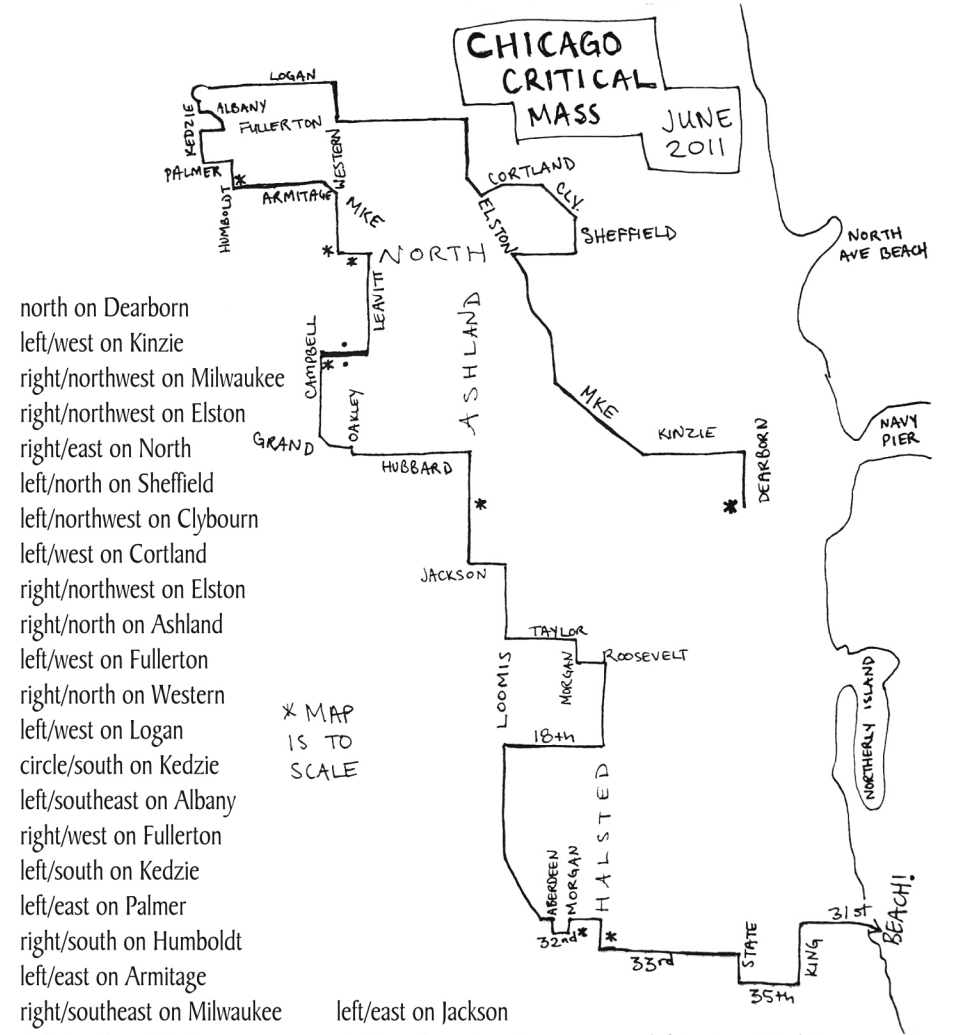

this route, which i shall call the "To Scale Map," passes by some of the places in Chicago i'll miss the most. not pictured: the bean, the smurfit-stone building, cal's, the brownlands, the secret beach, stearns quarry park, and the point. <3 lauren

left/east on 32nd St.
 left/north on Morgan
 right/east on 31st St.
 right/south on Halsted
 left/east on 33rd St.
 right/south on State
 left/east on 35th St.
 left/north on King
 right/east on 31st St.