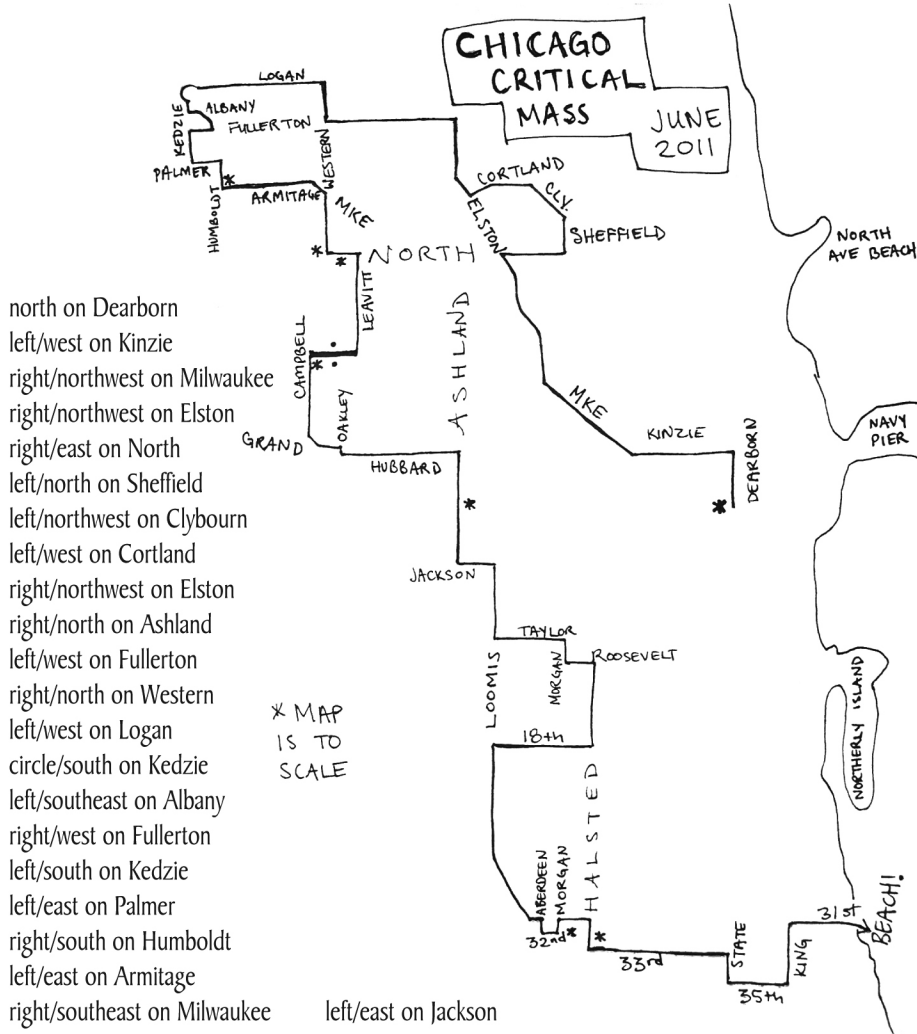

this route, which i shall call the "To Scale Map," passes by some of the places in Chicago i'll miss the most. not pictured: the bean, the smurfit-stone building, cal's, the brownlands, the secret beach, stearns quarry park, and the point. <3 lauren

north on Dearborn
 left/west on Kinzie
 right/northwest on Milwaukee
 right/northwest on Elston
 right/east on North
 left/north on Sheffield
 left/northwest on Clybourn
 left/west on Cortland
 right/northwest on Elston
 right/north on Ashland
 left/west on Fullerton
 right/north on Western
 left/west on Logan
 circle/south on Kedzie
 left/southeast on Albany
 right/west on Fullerton
 left/south on Kedzie
 left/east on Palmer
 right/south on Humboldt
 left/east on Armitage
 right/southeast on Milwaukee
 right/south on Western
 left/east on North
 right/south on Leavitt
 right/west on Division
 left/south on Campbell
 left/east on Grand
 right/south on Oakley
 left/east on Hubbard
 right/south on Ashland

left/east on 32nd St.
 left/north on Morgan
 right/east on 31st St.
 right/south on Halsted
 left/east on 33rd St.
 right/south on State
 left/east on 35th St.
 left/north on King
 right/east on 31st St.