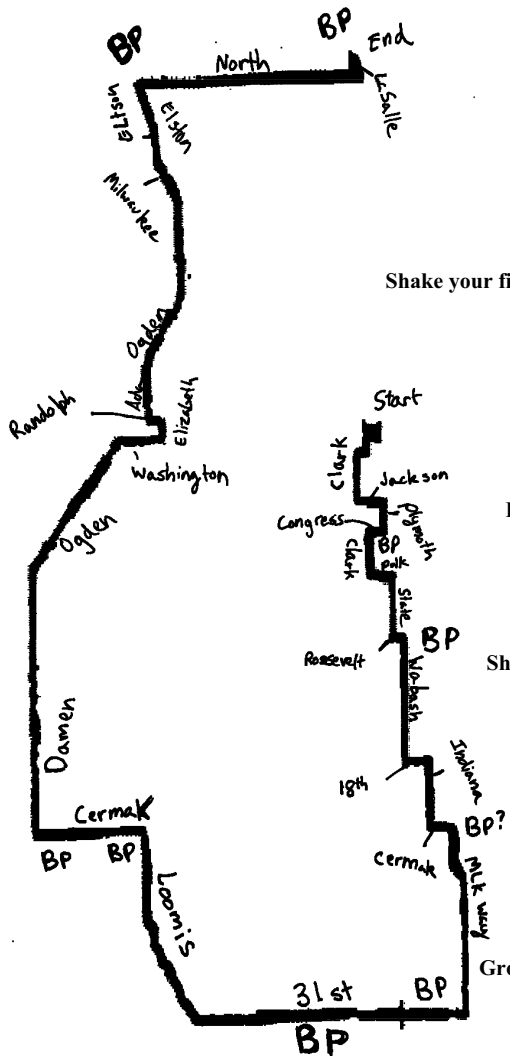

**CCM May 2010:  
BP Shutdown**

**Start: Daley Plaza**  
 Head South on Clark  
 Turn Left to go East on Jackson  
 Turn Right to go South on Plymouth  
 Turn Right to go West on Congress  
**Scowl at BP at 50 West Congress Parkway**  
 Turn Left at to go South on Clark  
 Turn Left to go East on Polk  
 Turn Right to go South on State  
 Turn Left to go East on Roosevelt  
 Turn Right to go South on Wabash  
**Shake your fist at the BP at 1221 South Wabash Avenue**  
 Continue South on Wabash  
 Turn Left at 18<sup>th</sup> to go East  
 Turn Right on Indiana to go South  
 Turn Left on Cermak to go East  
 Follow Cermak around curve  
**Glare at BP at 350 East Cermak Road**  
 Follow Curve to go south on MLK way  
 Turn Right to go West on 31<sup>st</sup> Street  
**Flip off BP at 3101 South Michigan Avenue**  
 Continue West on 31<sup>st</sup> St.  
**Yell at BP at 3047 South Halsted Street**  
 Continue West on 31<sup>st</sup> St.  
 Turn Right to go North West on Loomis  
 Follow Loomis to Turn Left on Cermak  
**Shoqt at BPs at 1602 West Cermak Road and  
1955 West Cermak Road**  
 Turn Right to go North on Damen  
 Turn Slight Right to go North East on Ogden  
 Turn Right to go East on Washington  
 Turn Left to go North on Elizabeth  
 Turn Left to go West on Randolph-  
**Wave at the Wedding!**  
 Turn Right to go North on Ada  
 Turn Right to go North East on Ogden  
 Turn Left to go North West on Milwaukee  
 Turn Right to go North on Elston  
**Growl at the BP on 1600 North Elston Avenue**  
 Turn Right to go East on North  
 Turn Left to go North on LaSalle  
**Moon the BP at 1647 N La Salle Dr,**  
**End: Lincoln Park**