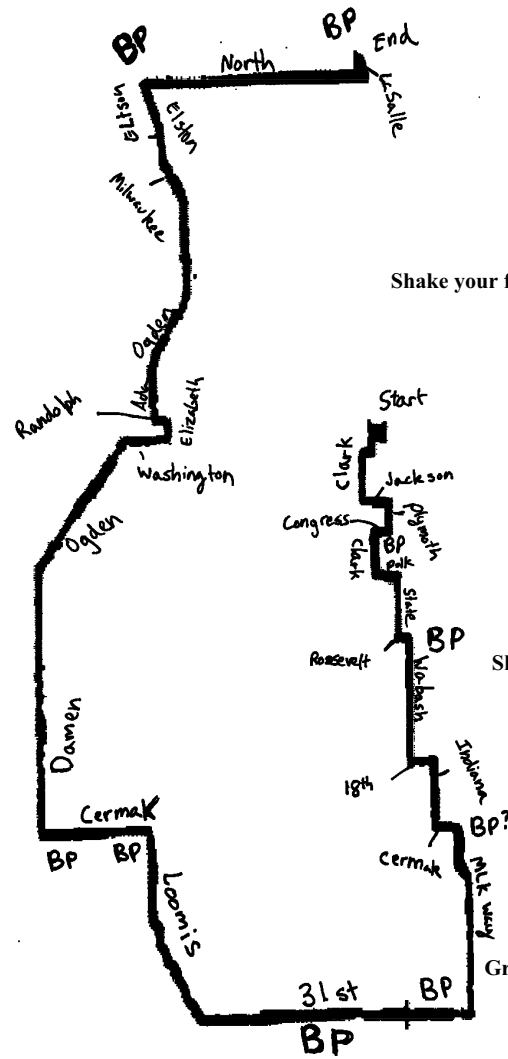

**CCM May 2010:
BP Shutdown**

Start: Daley Plaza
Head South on Clark
Turn Left to go East on Jackson
Turn Right to go South on Plymouth
Turn Right to go West on Congress
Scowl at BP at 50 West Congress Parkway
Turn Left at to go South on Clark
Turn Left to go East on Polk
Turn Right to go South on State
Turn Left to go East on Roosevelt
Turn Right to go South on Wabash
Shake your fist at the BP at 1221 South Wabash Avenue
Continue South on Wabash
Turn Left at 18th to go East
Turn Right on Indiana to go South
Turn Left on Cermak to go East
Follow Cermak around curve
Glare at BP at 350 East Cermak Road
Follow Curve to go south on MLK way
Turn Right to go West on 31st Street
Flip off BP at 3101 South Michigan Avenue
Continue West on 31st St.
Yell at BP at 3047 South Halsted Street
Continue West on 31st St.
Turn Right to go North West on Loomis
Follow Loomis to Turn Left on Cermak
**Shoqt at BPs at 1602 West Cermak Road and
1955 West Cermak Road**
Turn Right to go North on Damen
Turn Slight Right to go North East on Ogden
Turn Right to go East on Washington
Turn Left to go North on Elizabeth
Turn Left to go West on Randolph-
Wave at the Wedding!
Turn Right to go North on Ada
Turn Right to go North East on Ogden
Turn Left to go North West on Milwaukee
Turn Right to go North on Elston
Growl at the BP on 1600 North Elston Avenue
Turn Right to go East on North
Turn Left to go North on LaSalle
Moon the BP at 1647 N La Salle Dr,
End: Lincoln Park