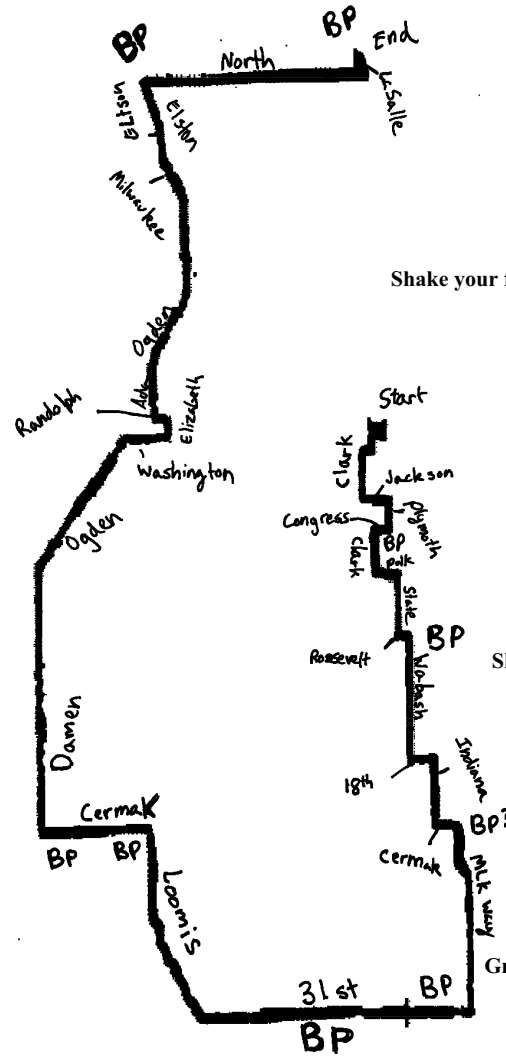

**CCM May 2010:
BP Shutdown**

Start: Daley Plaza
Head South on Clark
Turn Left to go East on Jackson
Turn Right to go South on Plymouth
Turn Right to go West on Congress
Scowl at BP at 50 West Congress Parkway
Turn Left at to go South on Clark
Turn Left to go East on Polk
Turn Right to go South on State
Turn Left to go East on Roosevelt
Turn Right to go South on Wabash
Shake your fist at the BP at 1221 South Wabash Avenue
Continue South on Wabash
Turn Left at 18th to go East
Turn Right on Indiana to go South
Turn Left on Cermak to go East
Follow Cermak around curve
Glare at BP at 350 East Cermak Road
Follow Curve to go south on MLK way
Turn Right to go West on 31st Street
Flip off BP at 3101 South Michigan Avenue
Continue West on 31st St.
Yell at BP at 3047 South Halsted Street
Continue West on 31st St.
Turn Right to go North West on Loomis
Follow Loomis to Turn Left on Cermak
**Shoqt at BPs at 1602 West Cermak Road and
1955 West Cermak Road**
Turn Right to go North on Damen
Turn Slight Right to go North East on Ogden
Turn Right to go East on Washington
Turn Left to go North on Elizabeth
Turn Left to go West on Randolph-
Wave at the Wedding!
Turn Right to go North on Ada
Turn Right to go North East on Ogden
Turn Left to go North West on Milwaukee
Turn Right to go North on Elston
Growl at the BP on 1600 North Elston Avenue
Turn Right to go East on North
Turn Left to go North on LaSalle
Moon the BP at 1647 N La Salle Dr,
End: Lincoln Park