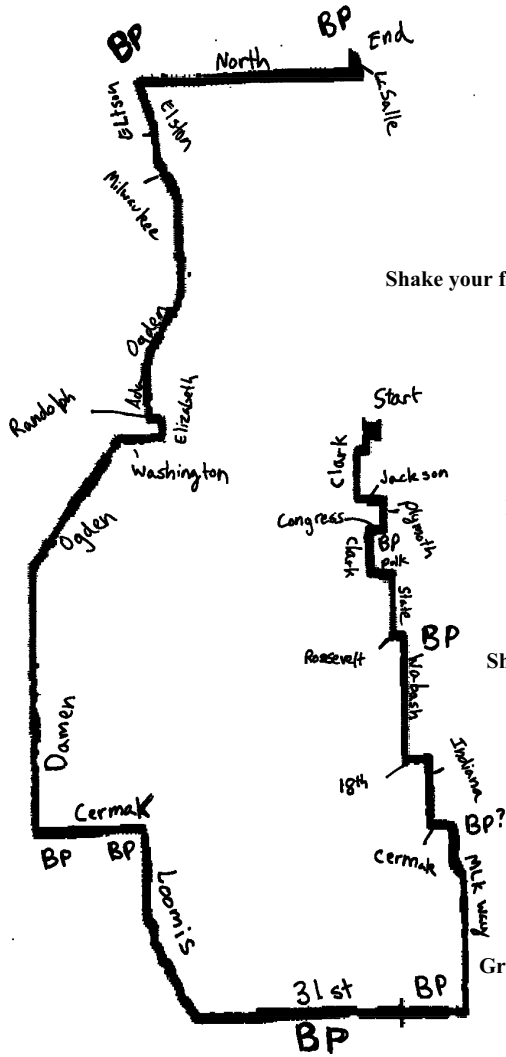

**CCM May 2010:
BP Shutdown**

Start: Daley Plaza
 Head South on Clark
 Turn Left to go East on Jackson
 Turn Right to go South on Plymouth
 Turn Right to go West on Congress
Scowl at BP at 50 West Congress Parkway
 Turn Left at to go South on Clark
 Turn Left to go East on Polk
 Turn Right to go South on State
 Turn Left to go East on Roosevelt
 Turn Right to go South on Wabash
Shake your fist at the BP at 1221 South Wabash Avenue
 Continue South on Wabash
 Turn Left at 18th to go East
 Turn Right on Indiana to go South
 Turn Left on Cermak to go East
 Follow Cermak around curve
Glare at BP at 350 East Cermak Road
 Follow Curve to go south on MLK way
 Turn Right to go West on 31st Street
Flip off BP at 3101 South Michigan Avenue
 Continue West on 31st St.
Yell at BP at 3047 South Halsted Street
 Continue West on 31st St.
 Turn Right to go North West on Loomis
 Follow Loomis to Turn Left on Cermak
**Shoqt at BPs at 1602 West Cermak Road and
1955 West Cermak Road**
 Turn Right to go North on Damen
 Turn Slight Right to go North East on Ogden
 Turn Right to go East on Washington
 Turn Left to go North on Elizabeth
 Turn Left to go West on Randolph-
Wave at the Wedding!
 Turn Right to go North on Ada
 Turn Right to go North East on Ogden
 Turn Left to go North West on Milwaukee
 Turn Right to go North on Elston
Growl at the BP on 1600 North Elston Avenue
 Turn Right to go East on North
 Turn Left to go North on LaSalle
Moon the BP at 1647 N La Salle Dr,
End: Lincoln Park