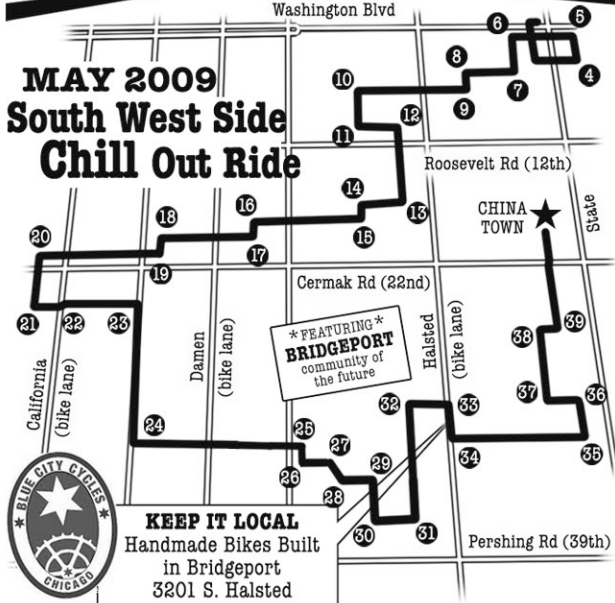

- |   |   |
|---|---|
| 1. Randolph west                        | 23. Western Ave south<br>(Working Bikes Coop) |
| 2. Clark south                          | 24. 33rd east, cross Archer                   |
| 3. Jackson east                         | 25. Justine south                             |
| 4. Michigan north                       | 26. 34th east                                 |
| 5. Madison west                         | 27. Iron south/east                           |
| 6. Wells south                          | 28. 35th east                                 |
| 7. Van Buren west                       | 29. Racine south                              |
| 8. Clinton south                        | 30. 37th E (Bubby Dynamics)                   |
| 9. Harrison west                        | 31. Morgan north<br>(Lumpen, Twang Bang)      |
| 10. Racine south                        | 32. 31st east                                 |
| 11. Taylor east                         | 33. Halsted south<br>(Blue City Cycles)       |
| 12. Morgan south                        | 34. 33rd east                                 |
| 13. 16th west                           | 35. LaSalle north                             |
| 14. Racine south (Irv's)                | 36. 31st west                                 |
| 15. 18th west                           | 37. Princeton north                           |
| 16. Wood south                          | 38. 26th east                                 |
| 17. 19th west                           | 39. Wentworth north                           |
| 18. Oakley south                        | ★ End Chinatown                               |
| 19. 21st west                           |   |
| 20. Marshall south (Hub)                |   |
| 21. 24th Blvd east                      |   |
| 22. Jog N at California to 24th St east |   |