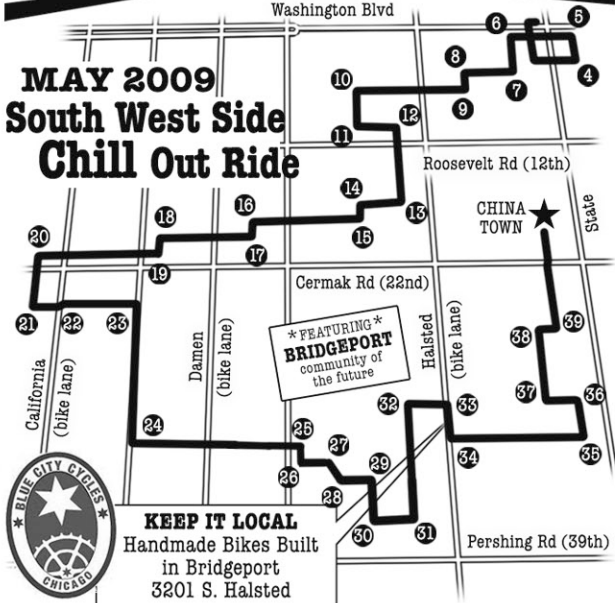

1. Randolph west	23. Western Ave south (Working Bikes Coop)
2. Clark south	24. 33rd east, cross Archer
3. Jackson east	25. Justine south
4. Michigan north	26. 34th east
5. Madison west	27. Iron south/east
6. Wells south	28. 35th east
7. Van Buren west	29. Racine south
8. Clinton south	30. 37th E (Bubby Dynamics)
9. Harrison west	31. Morgan north (Lumpen, Twang Bang)
10. Racine south	32. 31st east
11. Taylor east	33. Halsted south (Blue City Cycles)
12. Morgan south	34. 33rd east
13. 16th west	35. LaSalle north
14. Racine south (Irv's)	36. 31st west
15. 18th west	37. Princeton north
16. Wood south	38. 26th east
17. 19th west	39. Wentworth north
18. Oakley south	★ End Chinatown
19. 21st west	
20. Marshall south (Hub)	
21. 24th Blvd east	
22. Jog N at California to 24th St east