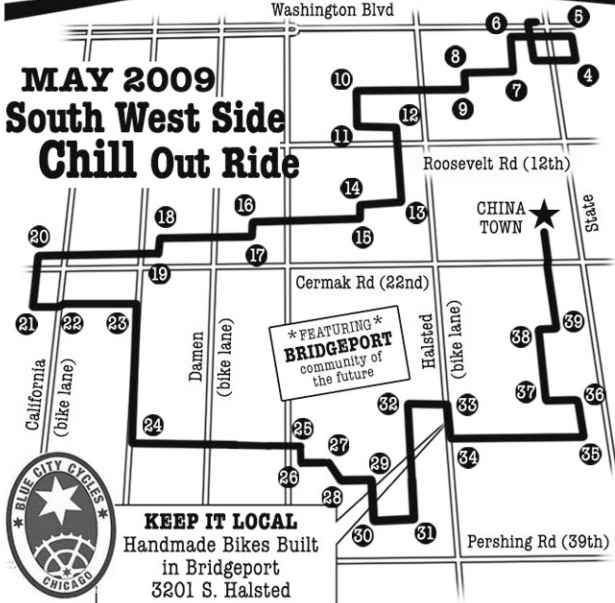

- | | |
|---|--|
| 1. Randolph west | 23. Western Ave south (Working Bikes Coop) |
| 2. Clark south | 24. 33rd east, cross Archer |
| 3. Jackson east | 25. Justine south |
| 4. Michigan north | 26. 34th east |
| 5. Madison west | 27. Iron south/east |
| 6. Wells south | 28. 35th east |
| 7. Van Buren west | 29. Racine south |
| 8. Clinton south | 30. 37th E (Bubby Dynamics) |
| 9. Harrison west | 31. Morgan north (Lumpen, Twang Bang) |
| 10. Racine south | 32. 31st east |
| 11. Taylor east | 33. Halsted south (Blue City Cycles) |
| 12. Morgan south | 34. 33rd east |
| 13. 16th west | 35. LaSalle north |
| 14. Racine south (Irv's) | 36. 31st west |
| 15. 18th west | 37. Princeton north |
| 16. Wood south | 38. 26th east |
| 17. 19th west | 39. Wentworth north |
| 18. Oakley south | ★ End Chinatown |
| 19. 21st west | |
| 20. Marshall south (Hub) | |
| 21. 24th Blvd east | |
| 22. Jog N at California to 24th St east | |