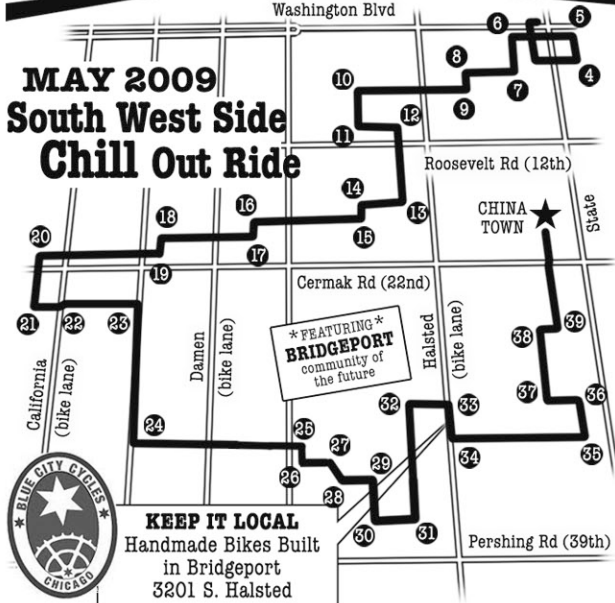

- | | |
|---|--|
| 1. Randolph west | 23. Western Ave south (Working Bikes Coop) |
| 2. Clark south | 24. 33rd east, cross Archer |
| 3. Jackson east | 25. Justine south |
| 4. Michigan north | 26. 34th east |
| 5. Madison west | 27. Iron south/east |
| 6. Wells south | 28. 35th east |
| 7. Van Buren west | 29. Racine south |
| 8. Clinton south | 30. 37th E (Bubby Dynamics) |
| 9. Harrison west | 31. Morgan north (Lumpen, Twang Bang) |
| 10. Racine south | 32. 31st east |
| 11. Taylor east | 33. Halsted south (Blue City Cycles) |
| 12. Morgan south | 34. 33rd east |
| 13. 16th west | 35. LaSalle north |
| 14. Racine south (Irv's) | 36. 31st west |
| 15. 18th west | 37. Princeton north |
| 16. Wood south | 38. 26th east |
| 17. 19th west | 39. Wentworth north |
| 18. Oakley south | ★ End Chinatown |
| 19. 21st west | |
| 20. Marshall south (Hub) | |
| 21. 24th Blvd east | |
| 22. Jog N at California to 24th St east | |